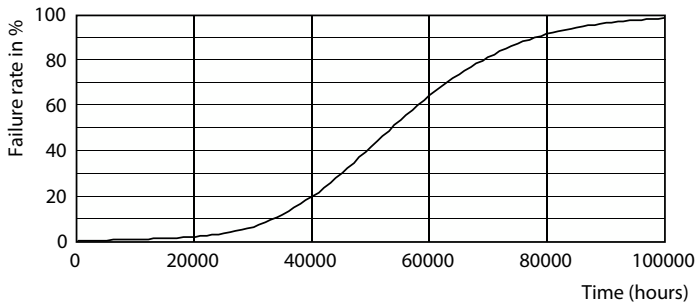

Light Distribution Diagram - MAS LEDtube 1500mm HE 20W 840 T5

MASTER LEDtube Mains T5

Dữ liệu phân bố ánh sáng

General uniform lighting - MAS LEDtube 1500mm HE 20W 840 T5

Tuổi thọ

Life Expectancy Diagram - MAS LEDtube 1500mm HE 20W 840 T5