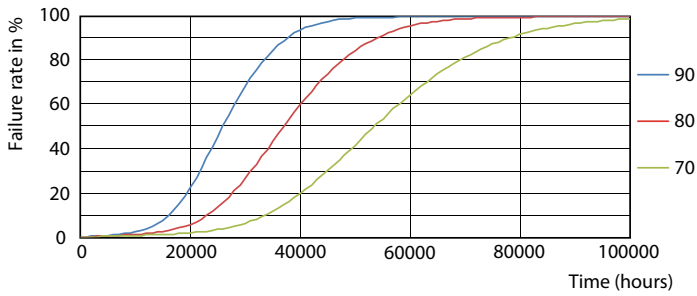

Life Expectancy Diagram - MAS LEDtube 1500mm HE 20W 840 T5