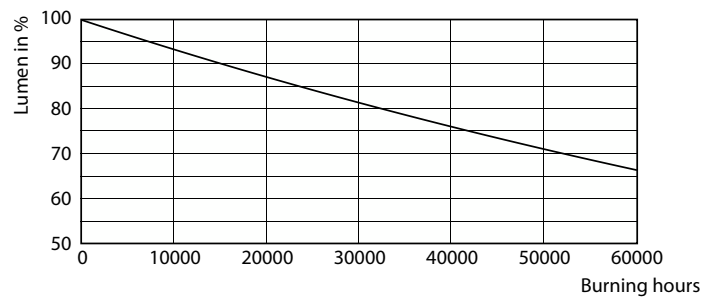

## Tuổi thọ

Life Expectancy Diagram - MAS LEDtube 1200mm HE 16.5W 830 T5

Life Expectancy Diagram

Lumen Maintenance Diagram - MAS LEDtube 1200mm HE 16.5W 830 T5

Lumen Maintenance Diagram - MAS LEDtube 1200mm HE 16.5W 830 T5