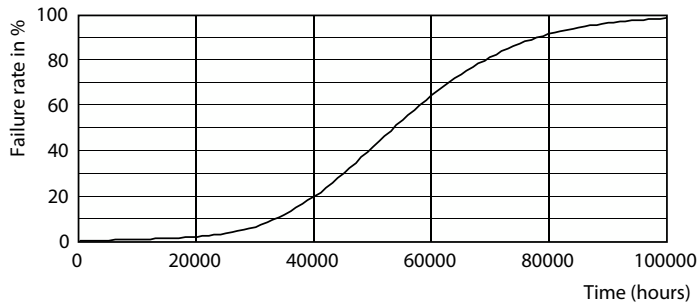

Tuổi thọ

Life Expectancy Diagram - MAS LEDtube 1200mm HE 16.5W 830 T5