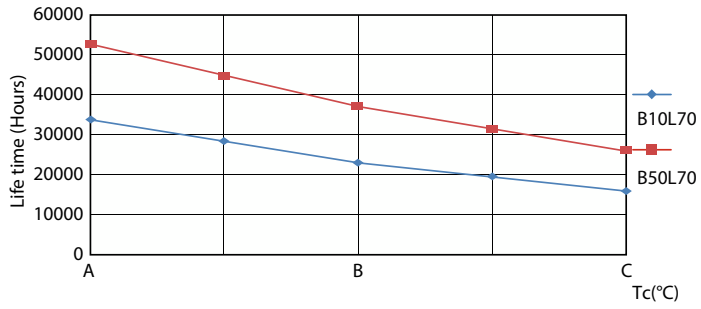

MASTER LEDtube Mains T5

Tuổi thọ

Life Expectancy Diagram