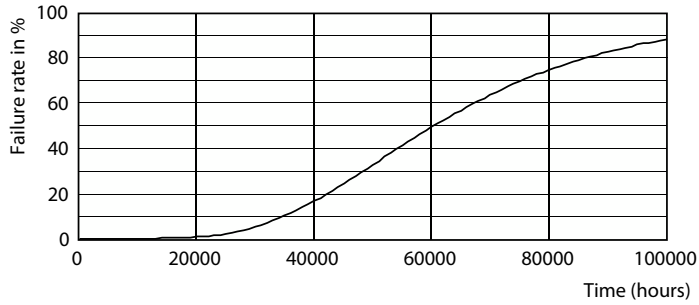

MASTER LEDtube InstantFit HF T5

Tuổi thọ

Life Expectancy Diagram - MAS LEDtube HF 1500mm HO 26W 865 T5 OE