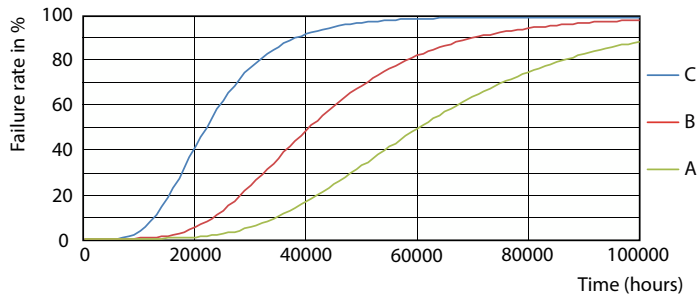

MASTER LEDtube InstantFit HF T5

Dữ liệu phân bố ánh sáng

General uniform lighting - MAS LEDtube HF 1500mm HO 26W 865 T5 OE

Tuổi thọ