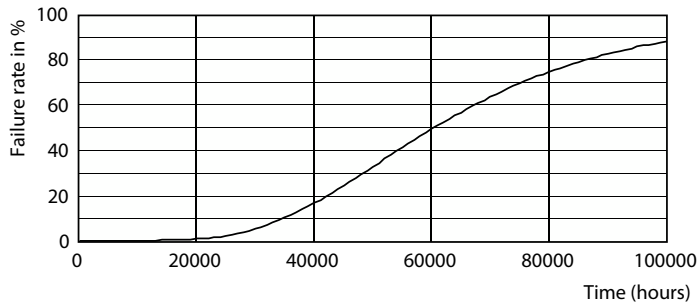

MASTER LEDtube InstantFit HF T5

Tuổi thọ

Life Expectancy Diagram