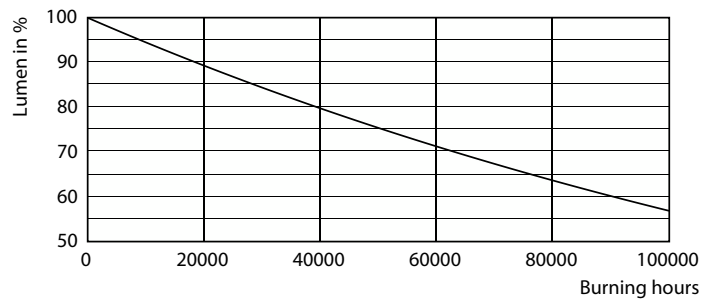

## Tuổi thọ

FailureRate

LifetimeVsTc

LEDtube 26W 60K LumenVsTc 2

Lumen Maintenance Diagram