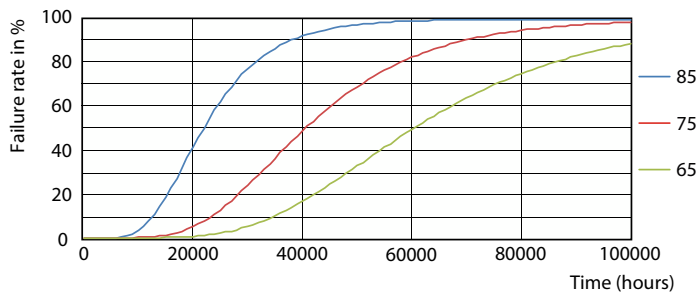

Life Expectancy Diagram - MAS LEDtube HF 600mm HE 8W 865 T5